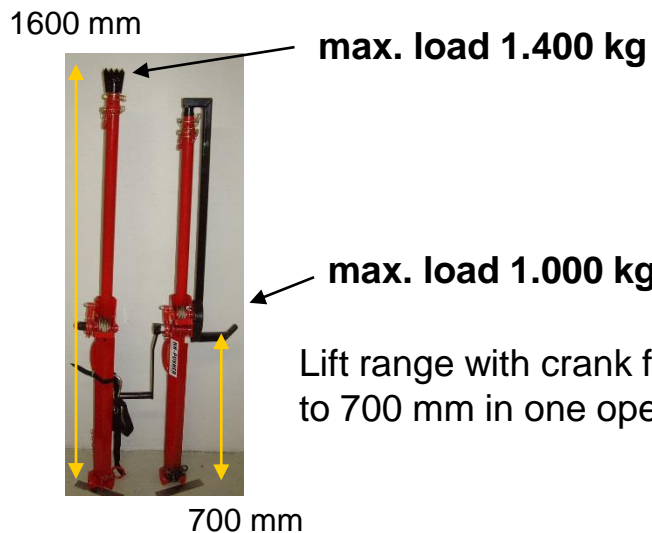

StabiLift with Crank

Included in delivery:

- top bow
- 4-point head
- lifting hook
- safety belt
- removable crank and folding handle

weight: 16 kg

Lift range with crank
1600 mm.

Lift range with crank from 100 mm
to 700 mm in one operation.

With top extension and
bottom extension full
extended 2450 mm.

With bottom extension full extended,
possible to crank it 500–1100 mm.

CE-marked

Made by: REIPAL AB, Box 183, 243 23 Höör, Sweden
Tel: +46(0)413-249 48 Fax: +46(0)413-249 84