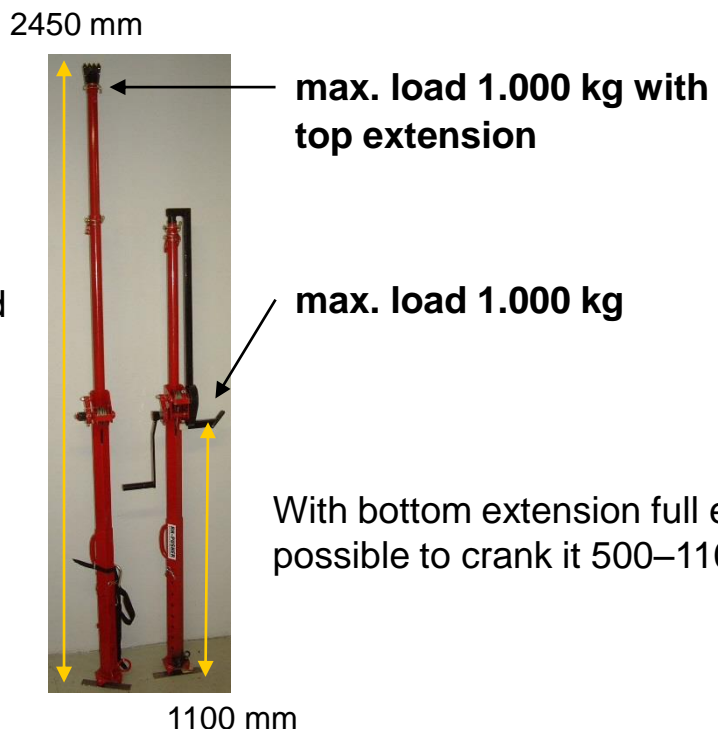

StabiLift with Crank

Included in delivery:

- top bow
- 4-point head
- lifting hook
- safety belt
- removable crank and folding handle

weight: 16 kg

Lift range with crank
1600 mm.

Lift range with crank from 100 mm
to 700 mm in one operation.

With top extension and
bottom extension full
extended 2450 mm.

With bottom extension full extended,
possible to crank it 500–1100 mm.

CE-marked

Made by: REIPAL AB, Box 183, 243 23 Höör, Sweden
Tel: +46(0)413-249 48 Fax: +46(0)413-249 84