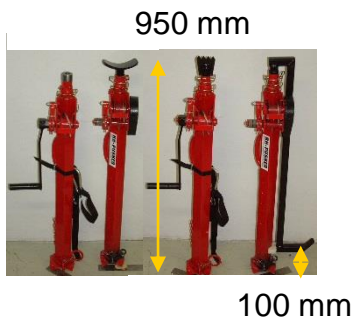

StabiLift with Crank

Included in delivery:

- top bow
- 4-point head
- lifting hook
- safety belt
- removable crank and folding handle

weight: 16 kg

Lift range with crank
1600 mm.

Lift range with crank from 100 mm
to 700 mm in one operation.

With top extension and
bottom extension full
extended 2450 mm.

With bottom extension full extended,
possible to crank it 500–1100 mm.

CE-marked

Made by: REIPAL AB, Box 183, 243 23 Höör, Sweden
Tel: +46(0)413-249 48 Fax: +46(0)413-249 84